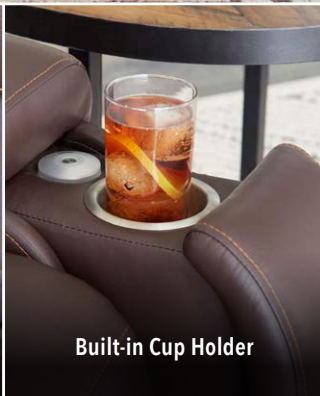

Shown in Clove

UC671 Standard Features

- Five adjustable Comfort Zones™ provide infinite positioning options including Zero Gravity+ (ZG+), Rejuvenate & TV
- Exclusive and patented tilting motion enhances recline and provides more positioning options
- Posture-enhancing bucket seat and chaise pad design cradles your lower body in comfort
- Power headrest & lumbar supports the natural alignment of the spine
- Easy-to-use AutoDrive™ hand control with four programmable buttons for the perfect position every time
- Built-in cup holder
- Smartphone and tablet holder
- Wireless smartphone charger
- USB charging port on outside arm for convenient smart device charging

In-stock & Ready to Ship!

Clove Peppercorn Cork Anthracite Coffee Bean

Articulating Headrest

USB Charging Port

Built-in Cup Holder

Wireless Cell Phone Charger

Smartphone and Tablet Holder

★ BEST CHOICE ★
Best Warranties
 IN THE INDUSTRY