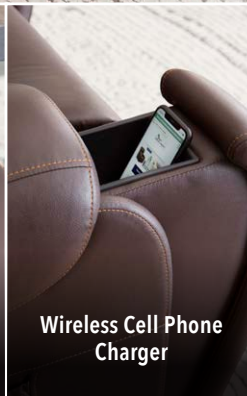

Shown in Clove

UC671 Standard Features

- Five adjustable Comfort Zones™ provide infinite positioning options including Zero Gravity+ (ZG+), Rejuvenate & TV
- Exclusive and patented tilting motion enhances recline and provides more positioning options
- Posture-enhancing bucket seat and chaise pad design cradles your lower body in comfort
- Power headrest & lumbar supports the natural alignment of the spine
- Easy-to-use AutoDrive™ hand control with four programmable buttons for the perfect position every time
- Built-in cup holder
- Smartphone and tablet holder
- Wireless smartphone charger
- USB charging port on outside arm for convenient smart device charging

In-stock & Ready to Ship!

Clove Peppercorn Cork Anthracite Coffee Bean

Articulating Headrest

USB Charging Port

Built-in Cup Holder

Wireless Cell Phone Charger

Smartphone and Tablet Holder

★ BEST CHOICE ★
Best Warranties
 IN THE INDUSTRY

Lifetime warranty on wood frame, metal frame and scissor mechanism. Seven-year electrical warranty (years 4-7 prorated).

Shown in Cork

In-stock Recliners

Shown in Clove

UC669 Standard Features

- Five adjustable Comfort Zones™ provide infinite positioning options including Zero Gravity+ (ZG+), Rejuvenate & TV
- Exclusive and patented tilting motion enhances recline and provides more positioning options
- Posture-enhancing bucket seat and chaise pad design cradles your lower body in comfort
- Power headrest & lumbar supports the natural alignment of the spine
- Easy-to-use AutoDrive™ hand control with four programmable buttons for the perfect position every time
- USB charging port on outside arm for convenient smart device charging