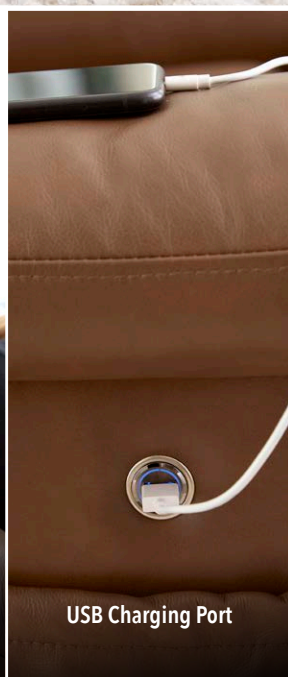

Lifetime warranty on wood frame, metal frame and scissor mechanism. Seven-year electrical warranty (years 4-7 prorated).

Shown in Cork

In-stock Recliners

Shown in Clove

UC669 Standard Features

- Five adjustable Comfort Zones™ provide infinite positioning options including Zero Gravity+ (ZG+), Rejuvenate & TV
- Exclusive and patented tilting motion enhances recline and provides more positioning options
- Posture-enhancing bucket seat and chaise pad design cradles your lower body in comfort
- Power headrest & lumbar supports the natural alignment of the spine
- Easy-to-use AutoDrive™ hand control with four programmable buttons for the perfect position every time
- USB charging port on outside arm for convenient smart device charging

In-stock & Ready to Ship!

Clove

Peppercorn

Cork

Anthracite

Coffee Bean

Articulating Headrest & Adjustable Lumbar

USB Charging Port

Shown in Clove

UC673 Standard Features

- Five adjustable Comfort Zones™ provide infinite positioning options including Zero Gravity+ (ZG+), Rejuvenate & TV
- Exclusive and patented tilting motion enhances recline and provides more positioning options
- Supportive pocketed coil seat design and plush chaise pad offer hours of endless comfort
- Power headrest & lumbar supports the natural alignment of the spine
- Easy-to-use AutoDrive™ hand control with four programmable buttons for the perfect position every time
- USB charging port on outside arm for convenient smart device charging