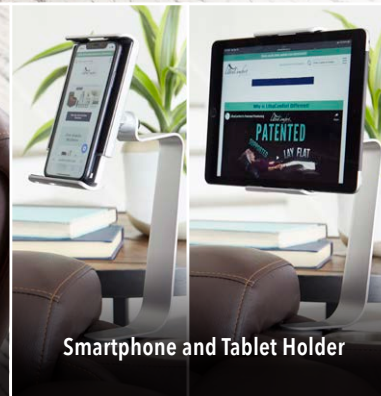

Shown in Clove

UC671 Standard Features

- Five adjustable Comfort Zones™ provide infinite positioning options including Zero Gravity+ (ZG+), Rejuvenate & TV
- Exclusive and patented tilting motion enhances recline and provides more positioning options
- Posture-enhancing bucket seat and chaise pad design cradles your lower body in comfort
- Power headrest & lumbar supports the natural alignment of the spine
- Easy-to-use AutoDrive™ hand control with four programmable buttons for the perfect position every time
- Built-in cup holder
- Smartphone and tablet holder
- Wireless smartphone charger
- USB charging port on outside arm for convenient smart device charging

In-stock & Ready to Ship!

Clove Peppercorn Cork Anthracite Coffee Bean

Articulating Headrest

USB Charging Port

Built-in Cup Holder

Wireless Cell Phone Charger

Smartphone and Tablet Holder

★ BEST CHOICE ★
Best Warranties
 IN THE INDUSTRY